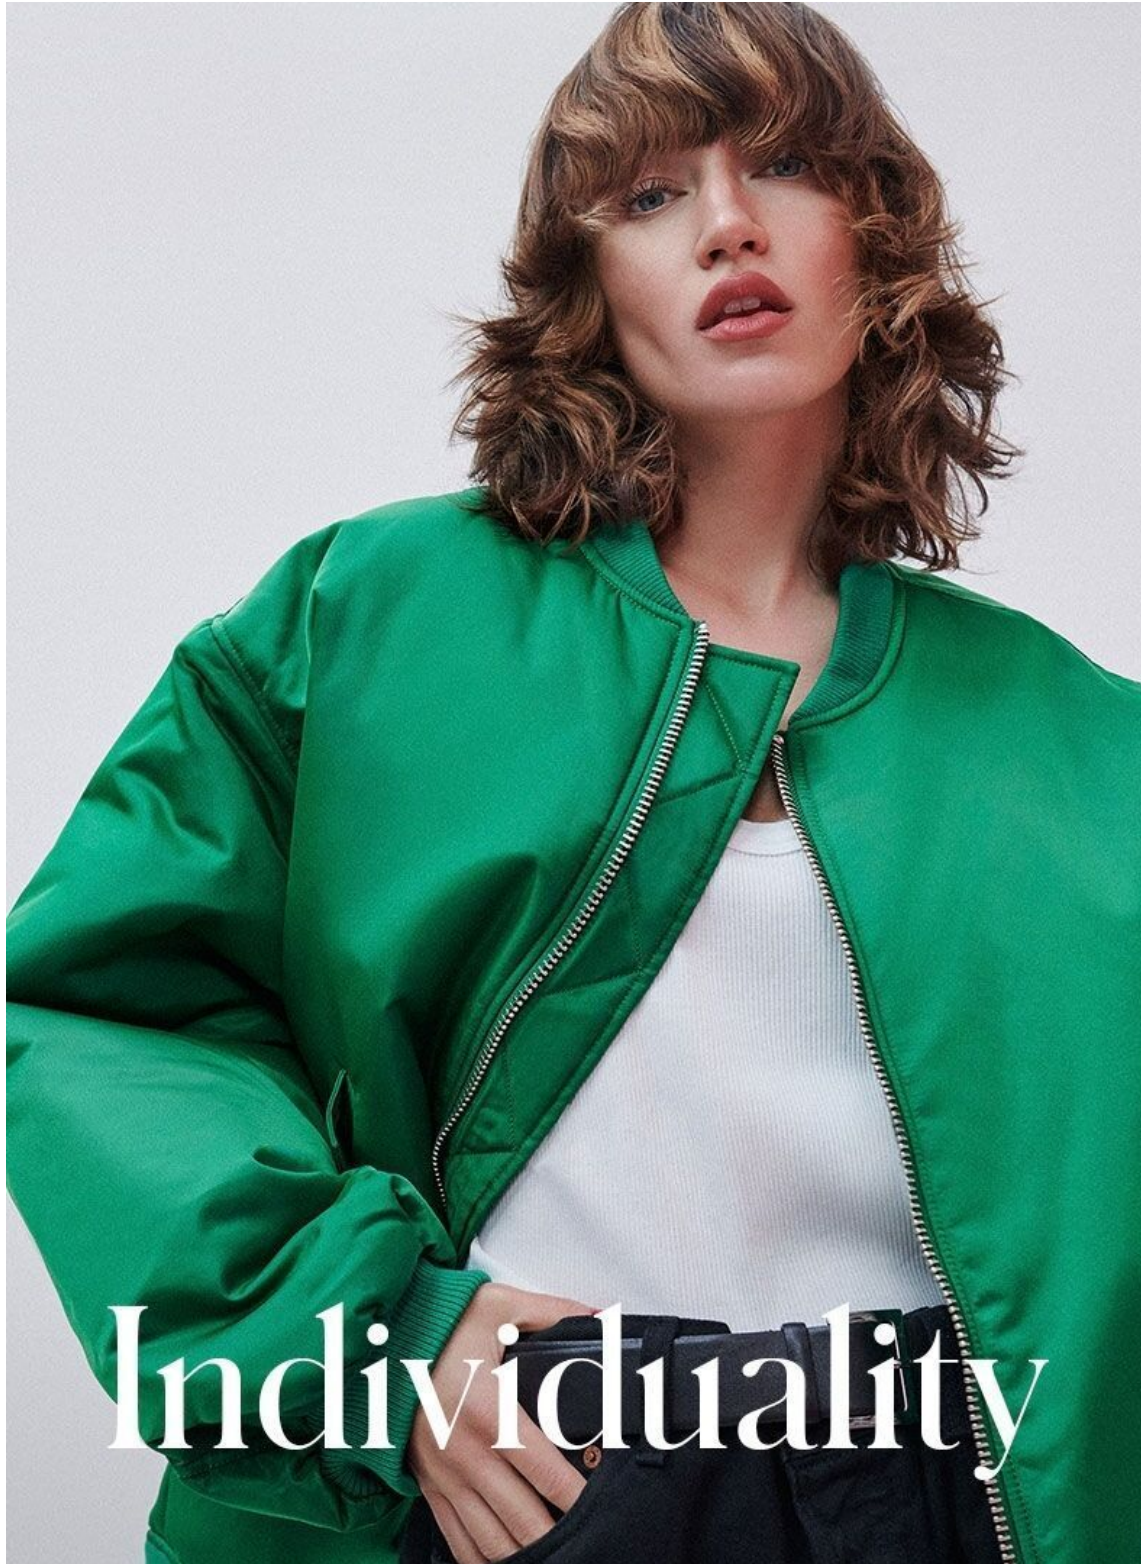

ZUZANNA STANKIEWICZ

height 5'9.5 · bust 31.5" · waist 24" · hips 35.5" · dress 36 EU/6 US/8 UK
shoes size 39 EU/8 US/6 UK · hair brown · eyes blue

ZUZANNA STANKIEWICZ

height 5'9.5 · bust 31.5" · waist 24" · hips 35.5" · dress 36 EU/6 US/8 UK
shoes size 39 EU/8 US/6 UK · hair brown · eyes blue